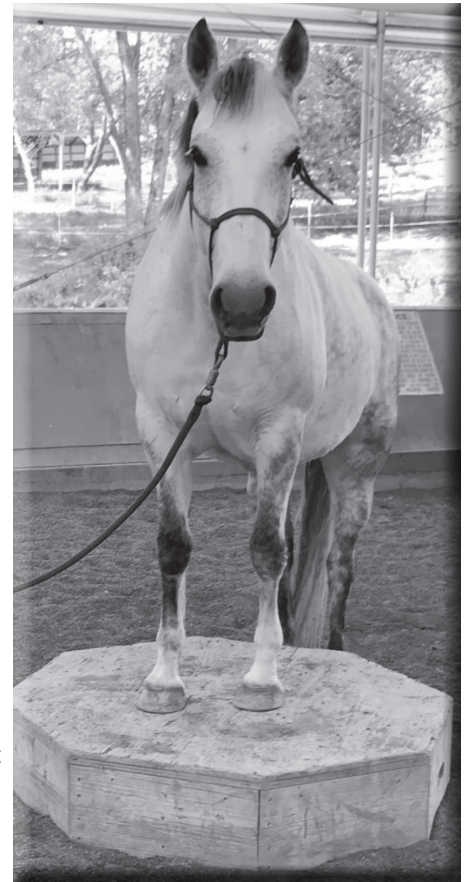

One resilient horse stands out to me the most. You may remember a gelding who recently came into LRF, called “Frankie.” Frankie unfortunately was very underweight, with additional health issues that only compounded his sad situation. Once fully rehabbed in mind and body, Frankie went into training to further his education and widen his adoptability window.

It was not long after his refresher in riding was completed that Frankie received the fantastic opportunity to be a breed representative at the prestigious Kentucky Horse Park. With the amazing help and support of the USLF, the LRF adopted Frankie to the Park. This was Frankie’s time to shine! He settled in nicely and began training for his new career as a breed representative. This included desensitizing walks around the park to prepare for future meet and greets with the visiting public, as well as working in the show arenas where the grandstands would be filled during performances.

Sadly, Frankie never got his big day in the spotlight. COVID-19 hit the country and the Kentucky Horse Park was forced to close to the public during this time of crisis. Without knowing when they would reopen, the park reached back out to the LRF about Frankie. In his best interest, the LRF decided Frankie needed to find his forever home now, and he is again available for adoption through the rescue. Please go to the LRF website to apply for his adoption, volunteer, or donate to Frankie’s future, at LipizzanRescueFoundation.org.

If you are not able to adopt

This is Frankie at the Kentucky Horse Park.
Photo by Cindy Evans-Yates

Zenni is a lovely 14-year-old Lipizzan cross mare who rides well and knows her groundwork. Her favorite job is trailriding, and she requires soft hands and a balanced rider. Perhaps you can be riding off into the sunset with Zenni?